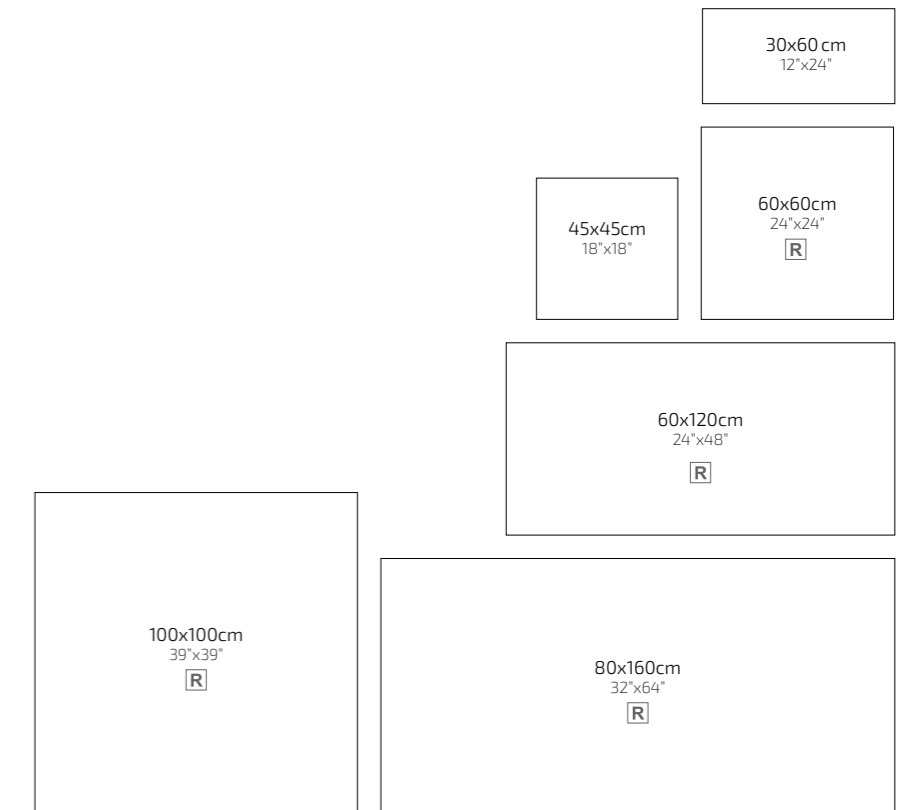

ÜRÜN ÇİNSİ PRODUCT TYPE	EBAT (cm.) SIZE (inch)	KALINLIK (cm.) THICKNESS	ADET / KUTU PCS. / BOX	M² / KUTU SQM. / BOX	KG. / KUTU KG. / BOX ±1	KUTU / PALET BOX / PAL	M² / PALET SQM. / PAL	ADET / PALET PCS. / PAL	KG.(Brüt) / PALET KG.(Gross) / PAL ±30
SIRLI PORSELEN GLAZED PORCELAIN	15x90 / 6"x36"	0,85	10	1,350	22,65	48	64,80	480	1100