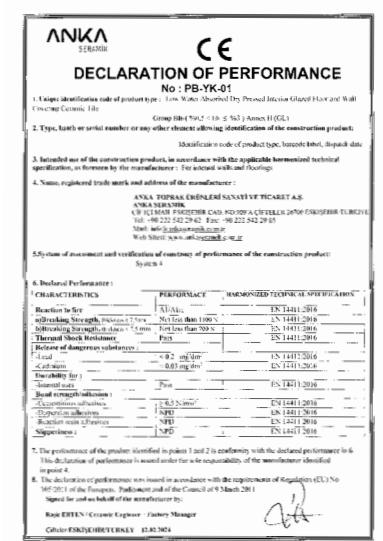

- OUR QUALITY POLICY
  1- Develop and produce reliable products in world standards by using developing and up-to-date technologies in line with our vision.
  2- Fully counter the needs and expectations of our consumers and ensure that they are fulfilled on time.
  3- Be aware of our responsibilities after every sale on the principle of "Full Customer Satisfaction",
  4- Ensure that the TSE EN ISO 9001 : 2015 Quality Management System standard is documented, implemented, audited and that it's performance is continuously improved in accordance with the applicable requirements within our organization.
  5-Determine the company and process goals within the team spirit and to reach these goals based on the philosophy of Total Quality.
  6- Encourage innovative approaches and realize trainings that will increase technical and behavioral competencies.
  7- Integrate our activities with occupational health and safety, environment and energy management systems, work with all our strength to become a pioneer, exemplary and reliable organization in terms of quality in the sector.

Table with technical specifications and standards for ceramic tiles, including reference numbers, dimensions, and material properties.

Table with technical specifications and standards for ceramic tiles, including reference numbers, dimensions, and material properties.

Table with technical specifications and standards for ceramic tiles, including reference numbers, dimensions, and material properties.

Table with technical specifications and standards for ceramic tiles, including reference numbers, dimensions, and material properties.