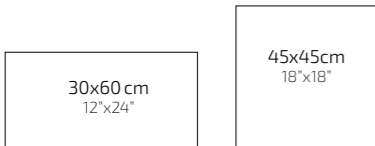

ÜRÜN ÇİNSİ PRODUCT TYPE	EBAT (cm.) SIZE (inch)	KALINLIK (cm.) THICKNESS	ADET / KUTU PCS. / BOX	M² / KUTU SQM. / BOX	KG. / KUTU KG. / BOX ±1	KUTU / PALET BOX / PAL	M² / PALET SQM. / PAL	ADET / PALET PCS. / PAL	KG.(Brüt)/PALET KG.(Gross) / PAL ±30
SIRLI PORSELEN GLAZED PORCELAIN	60x120 / 24"x48"	0,85	2	1,44	27	36	51,84	72	1025

ÜRÜN ÇİNSİ PRODUCT TYPE	EBAT (cm.) SIZE (inch)	KALINLIK (cm.) THICKNESS	ADET / KUTU PCS. / BOX	M² / KUTU SQM. / BOX	KG. / KUTU KG. / BOX ±1	KUTU / PALET BOX / PAL	M² / PALET SQM. / PAL	ADET / PALET PCS. / PAL	KG.(Brüt)/PALET KG.(Gross) / PAL ±30
SIRLI PORSELEN GLAZED PORCELAIN	60x120 / 24"x48"	0,85	2	1,44	27	36	51,84	72	1025