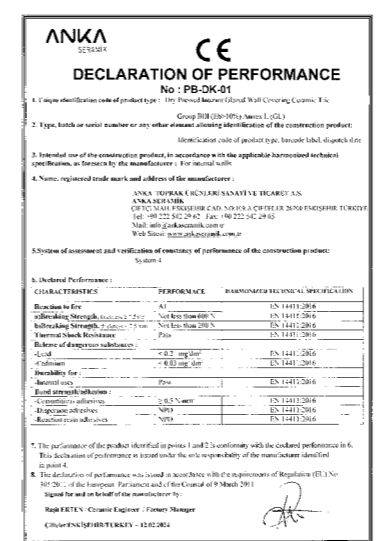

- OUR QUALITY POLICY
  1- Develop and produce reliable products in world standards by using developing and up-to-date technologies in line with our vision.
  2- Fully counter the needs and expectations of our consumers and ensure that they are fulfilled on time.
  3- Be aware of our responsibilities after every sale on the principle of "Full Customer Satisfaction",
  4- Ensure that the TSE EN ISO 9001 : 2015 Quality Management System standard is documented, implemented, audited and that it's performance is continuously improved in accordance with the applicable requirements within our organization.
  5-Determine the company and process goals within the team spirit and to reach these goals based on the philosophy of Total Quality.
  6- Encourage innovative approaches and realize trainings that will increase technical and behavioral competencies.
  7- Integrate our activities with occupational health and safety, environment and energy management systems, work with all our strength to become a pioneer, exemplary and reliable organization in terms of quality in the sector.

Table with technical specifications and standards for ceramic tiles, including reference numbers, dimensions, and material properties.

Table with technical specifications and standards for ceramic tiles, including reference numbers, dimensions, and material properties.

Table with technical specifications and standards for ceramic tiles, including reference numbers, dimensions, and material properties.

Table with technical specifications and standards for ceramic tiles, including reference numbers, dimensions, and material properties.