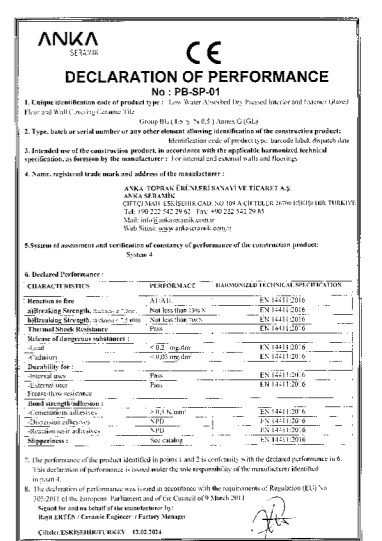

- OUR QUALITY POLICY
  1- Develop and produce reliable products in world standards by using developing and up-to-date technologies in line with our vision.
  2- Fully counter the needs and expectations of our consumers and ensure that they are fulfilled on time.
  3- Be aware of our responsibilities after every sale on the principle of "Full Customer Satisfaction",
  4- Ensure that the TSE EN ISO 9001 : 2015 Quality Management System standard is documented, implemented, audited and that it's performance is continuously improved in accordance with the applicable requirements within our organization.
  5-Determine the company and process goals within the team spirit and to reach these goals based on the philosophy of Total Quality.
  6- Encourage innovative approaches and realize trainings that will increase technical and behavioral competencies.
  7- Integrate our activities with occupational health and safety, environment and energy management systems, work with all our strength to become a pioneer, exemplary and reliable organization in terms of quality in the sector.

Table with technical specifications and standards for ceramic tiles, including reference numbers, dimensions, and material properties.

Table with technical specifications and standards for ceramic tiles, including reference numbers, dimensions, and material properties.

Table with technical specifications and standards for ceramic tiles, including reference numbers, dimensions, and material properties.

Table with technical specifications and standards for ceramic tiles, including reference numbers, dimensions, and material properties.