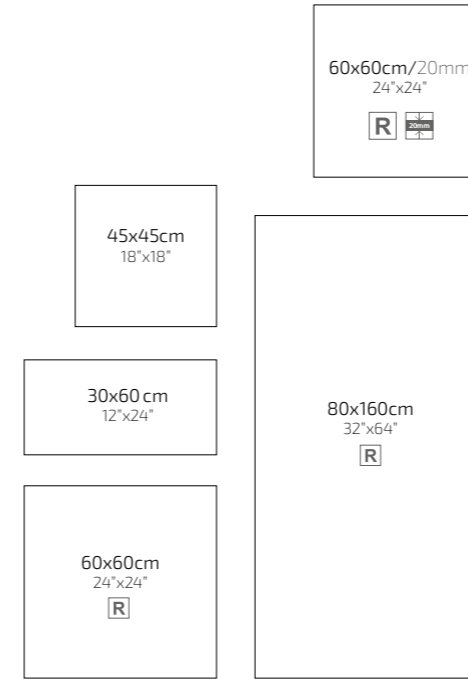

CEMENT - CEM4 120x120 cm
Antrasit / Anthracite PEI 4 R M V3

ÜRÜN CİNSİ PRODUCT TYPE	EBAT (cm.) SIZE (inch)	KALINLIK (cm.) THICKNESS	ADET / KUTU PCS. / BOX	M² / KUTU SQM. / BOX	KG. / KUTU KG. / BOX ±1	KUTU / PALET BOX / PAL	M² / PALET SQM. / PAL	ADET / PALET PCS. / PAL	KG.(Brüt)/PALET KG.(Gross)/ PAL ±30
SIRLI PORSELEN GLAZED PORCELAIN	120x120 / 48"x48"	1,07	1	1,44	34	30	43,2	30	1050

ÜRÜN CİNSİ PRODUCT TYPE	EBAT (cm.) SIZE (inch)	KALINLIK (cm.) THICKNESS	ADET / KUTU PCS. / BOX	M² / KUTU SQM. / BOX	KG. / KUTU KG. / BOX ±1	KUTU / PALET BOX / PAL	M² / PALET SQM. / PAL	ADET / PALET PCS. / PAL	KG.(Brüt)/PALET KG.(Gross)/ PAL ±30
SIRLI PORSELEN GLAZED PORCELAIN	120x120 / 48"x48"	1,07	1	1,44	34	30	43,2	30	1050