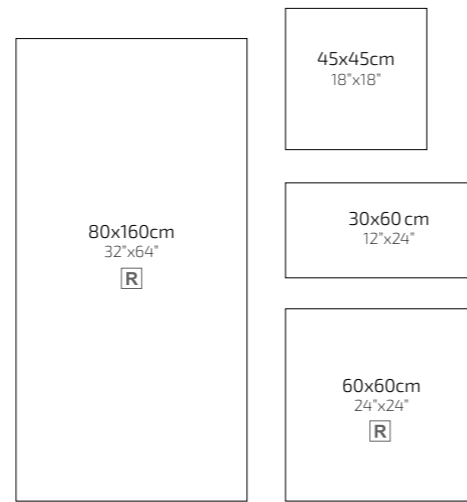

CEMENT - CEM4 120x120 cm
Antrasit / Anthracite PEI 4 R M V3

ÜRÜN CİNSİ PRODUCT TYPE	EBAT (cm.) SIZE (inch)	KALINLIK (cm.) THICKNESS	ADET / KUTU PCS. / BOX	M² / KUTU SQM. / BOX	KG. / KUTU KG. / BOX ±1	KUTU / PALET BOX / PAL	M² / PALET SQM. / PAL	ADET / PALET PCS. / PAL	KG.(Brüt)/PALET KG.(Gross)/ PAL ±30
SIRLI PORSELEN GLAZED PORCELAIN	120x120 / 48"x48"	1,07	1	1,44	34	30	43,2	30	1050

ÜRÜN CİNSİ PRODUCT TYPE	EBAT (cm.) SIZE (inch)	KALINLIK (cm.) THICKNESS	ADET / KUTU PCS. / BOX	M² / KUTU SQM. / BOX	KG. / KUTU KG. / BOX ±1	KUTU / PALET BOX / PAL	M² / PALET SQM. / PAL	ADET / PALET PCS. / PAL	KG.(Brüt)/PALET KG.(Gross)/ PAL ±30
SIRLI PORSELEN GLAZED PORCELAIN	120x120 / 48"x48"	1,07	1	1,44	34	30	43,2	30	1050