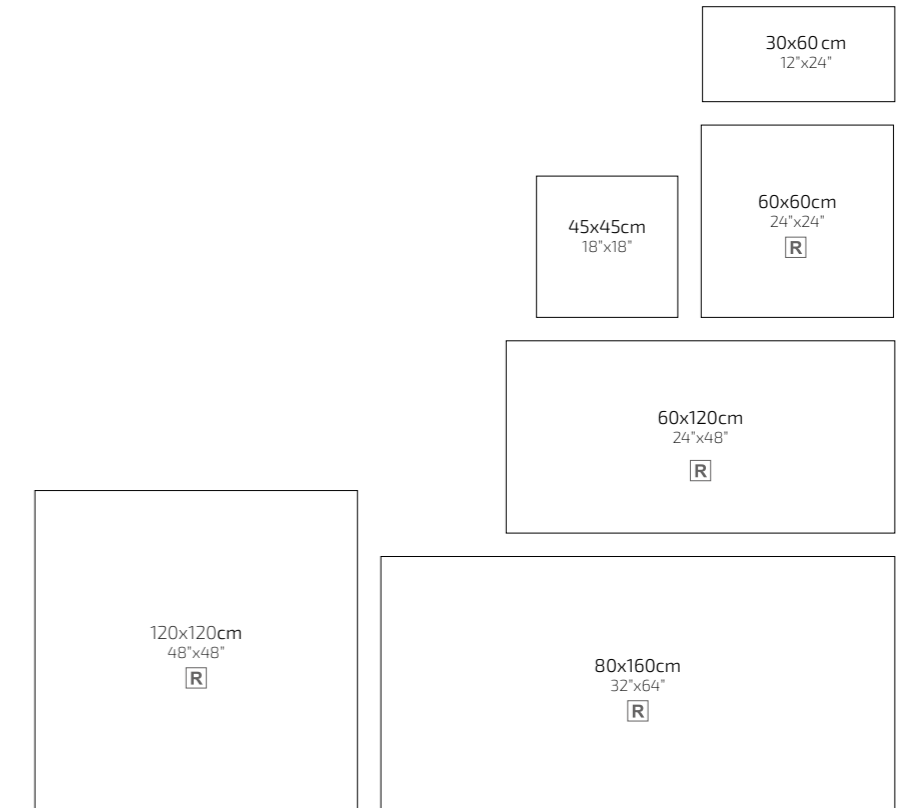

ÜRÜN ÇİNSİ PRODUCT TYPE	EBAT (cm.) SIZE (inch)	KALINLIK (cm.) THICKNESS	ADET / KUTU PCS. / BOX	M² / KUTU SQM. / BOX	KG. / KUTU KG. / BOX ±1	KUTU / PALET BOX / PAL	M² / PALET SQM. / PAL	ADET / PALET PCS. / PAL	KG.(Brüt) / PALET KG.(Gross) / PAL ±30
SIRLI PORSELEN GLAZED PORCELAIN	15x90 / 6"x36"	0,85	10	1,350	22,65	48	64,80	480	1220