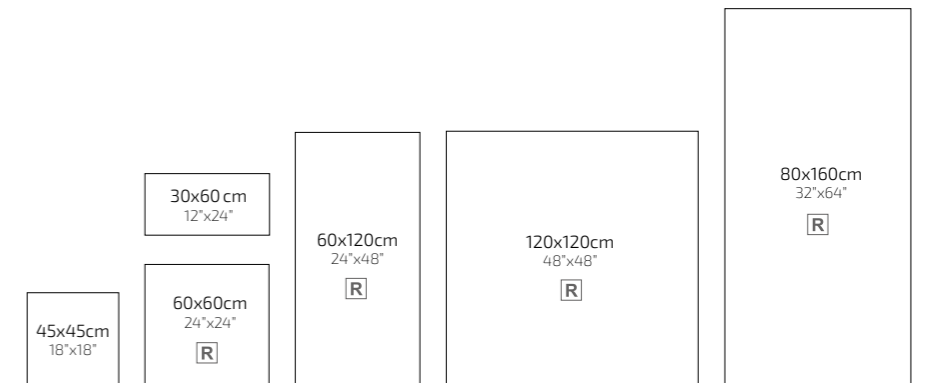

ÜRÜN ÇİNSİ PRODUCT TYPE	EBAT (cm.) SIZE (inch)	KALINLIK (cm.) THICKNESS	ADET / KUTU PCS. / BOX	M² / KUTU SQM. / BOX	KG. / KUTU KG. / BOX ±1	KUTU / PALET BOX / PAL	M² / PALET SQM. / PAL	ADET / PALET PCS. / PAL	KG.(Brüt) / PALET KG.(Gross) / PAL ±30
SIRLI PORSELEN GLAZED PORCELAIN	15x90 / 6"x36"	0,85	10	1,35	25,21	48	64,80	480	1210